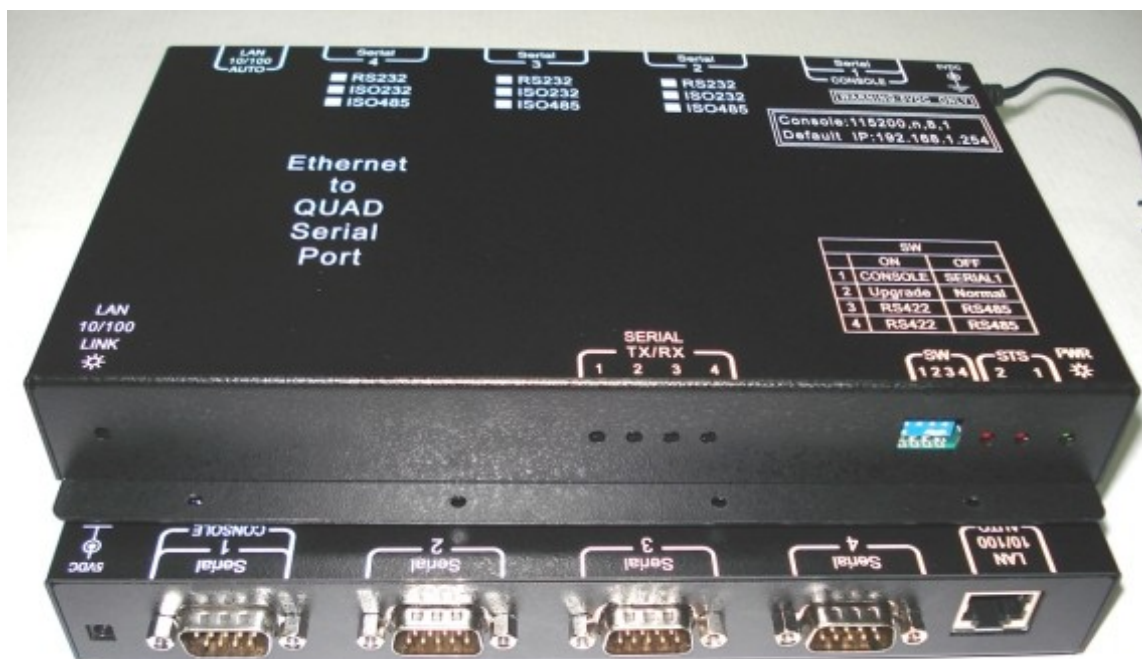

APOINT040

IP to Serial Port Converter

◆ **10/100Mbps LAN Connection**

◆ **4 isolated RS232 Serial Port**

◆ **Linux based system board**

- ★ 32bit 100MHz RISC CPU higher performance than 16bit CPU.
- ★ Auto-detecting 10/100Mbps Ethernet interface.
- ★ Support WIN NT/2000/XP/Vista/**WIN7/8/10** virtual COM drive.
- ★ Support UNIX & Linux real TTY driver.
- ★ Support TCP server/Client mode.
- ★ Support UDP send/receive mode.
- ★ Support WEB, TELNET and terminal setup.
- ★ Support **Ground isolated RS232** interface

APORT040 IP to Serial Port Converter Specification :

Hardware Specification:

- *CPU: 32bit 100MHz MIPS CPU.
- *Flash ROM: 16M Byte.
- *SDRAM: 16M Byte.

Serial port:

- *Interface: Ground isolated RS232
- *connector: DB9 male.
- *Port Number: 4.
- *speed: upto 230400bps.

Other relative product information:

APORT200: IP to two RS232 serial port converter.

APORT020: IP to two ground isolated RS232 serial port converter.

APORT101: IP to one RS232 and one ground isolated RS422/485 serial port converter.

APORT400: IP to four RS232 serial port converter.

APORT202: IP to two RS232 and two ground isolated RS422/485 serial port converter.

APORT022: IP to two ground isolated RS232 and two ground isolated RS422/485 serial port converter.